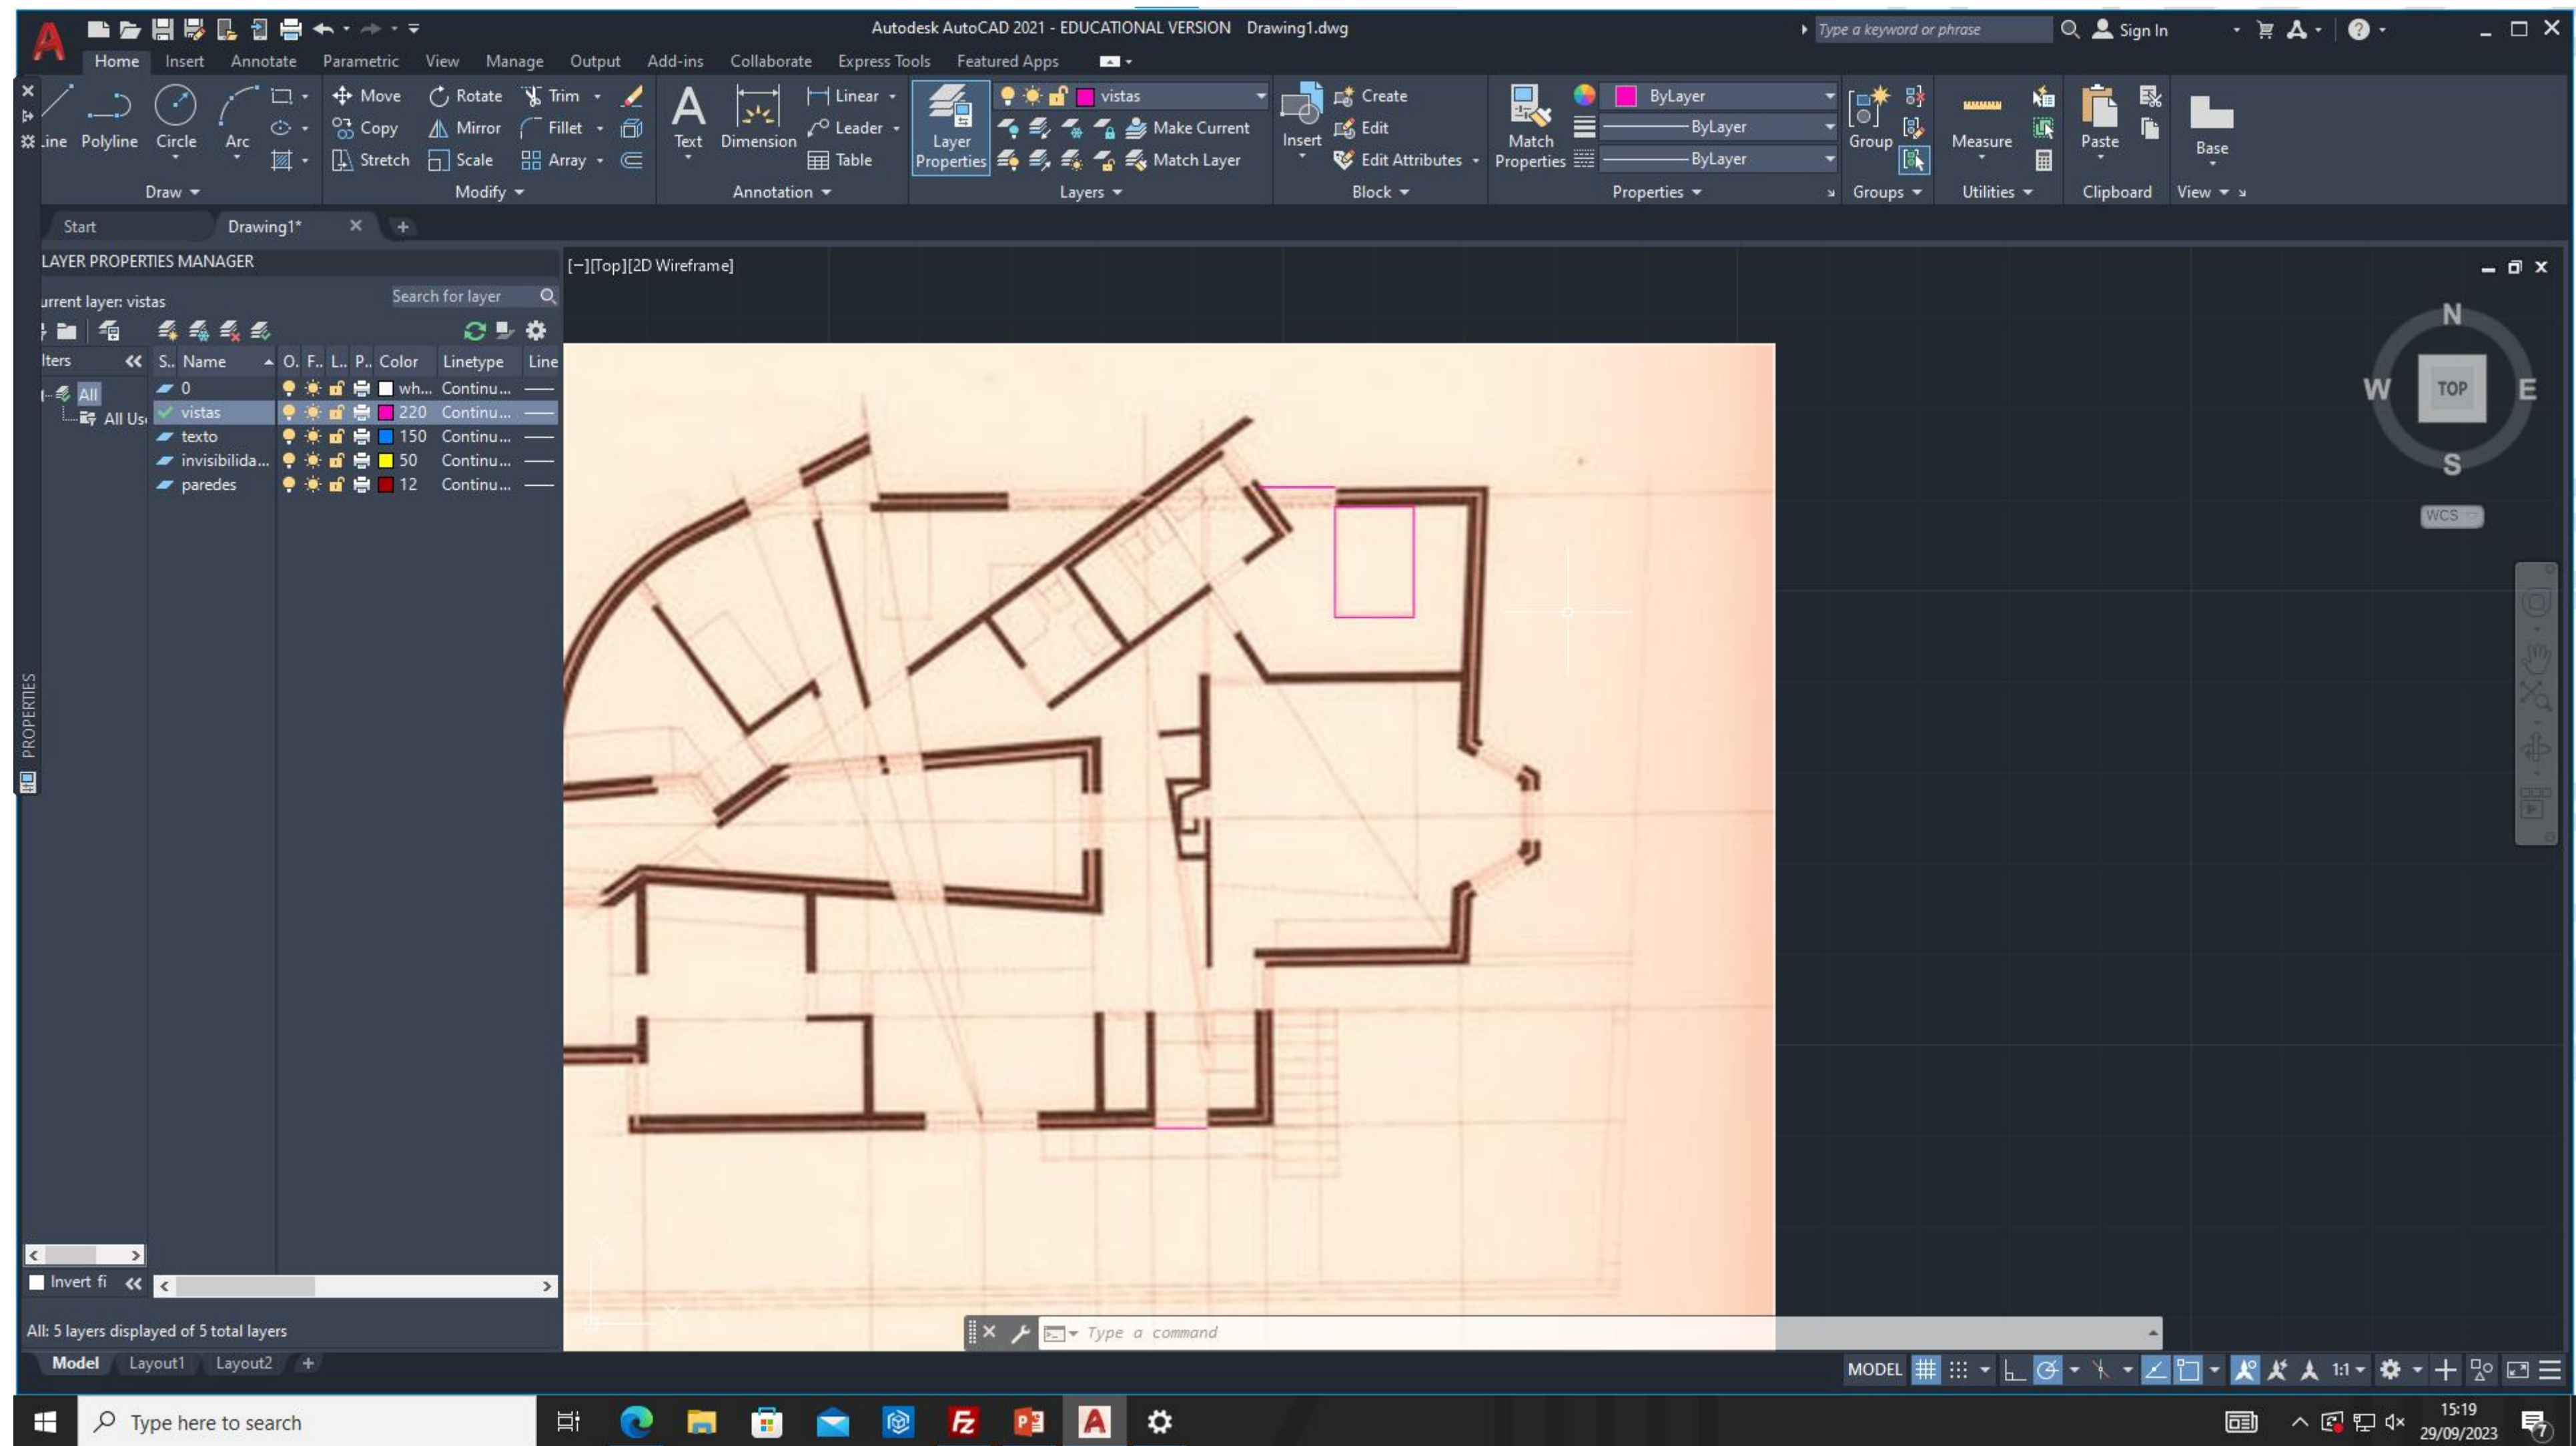

ReDig

Exerc. 1.1 – ACAD 2D