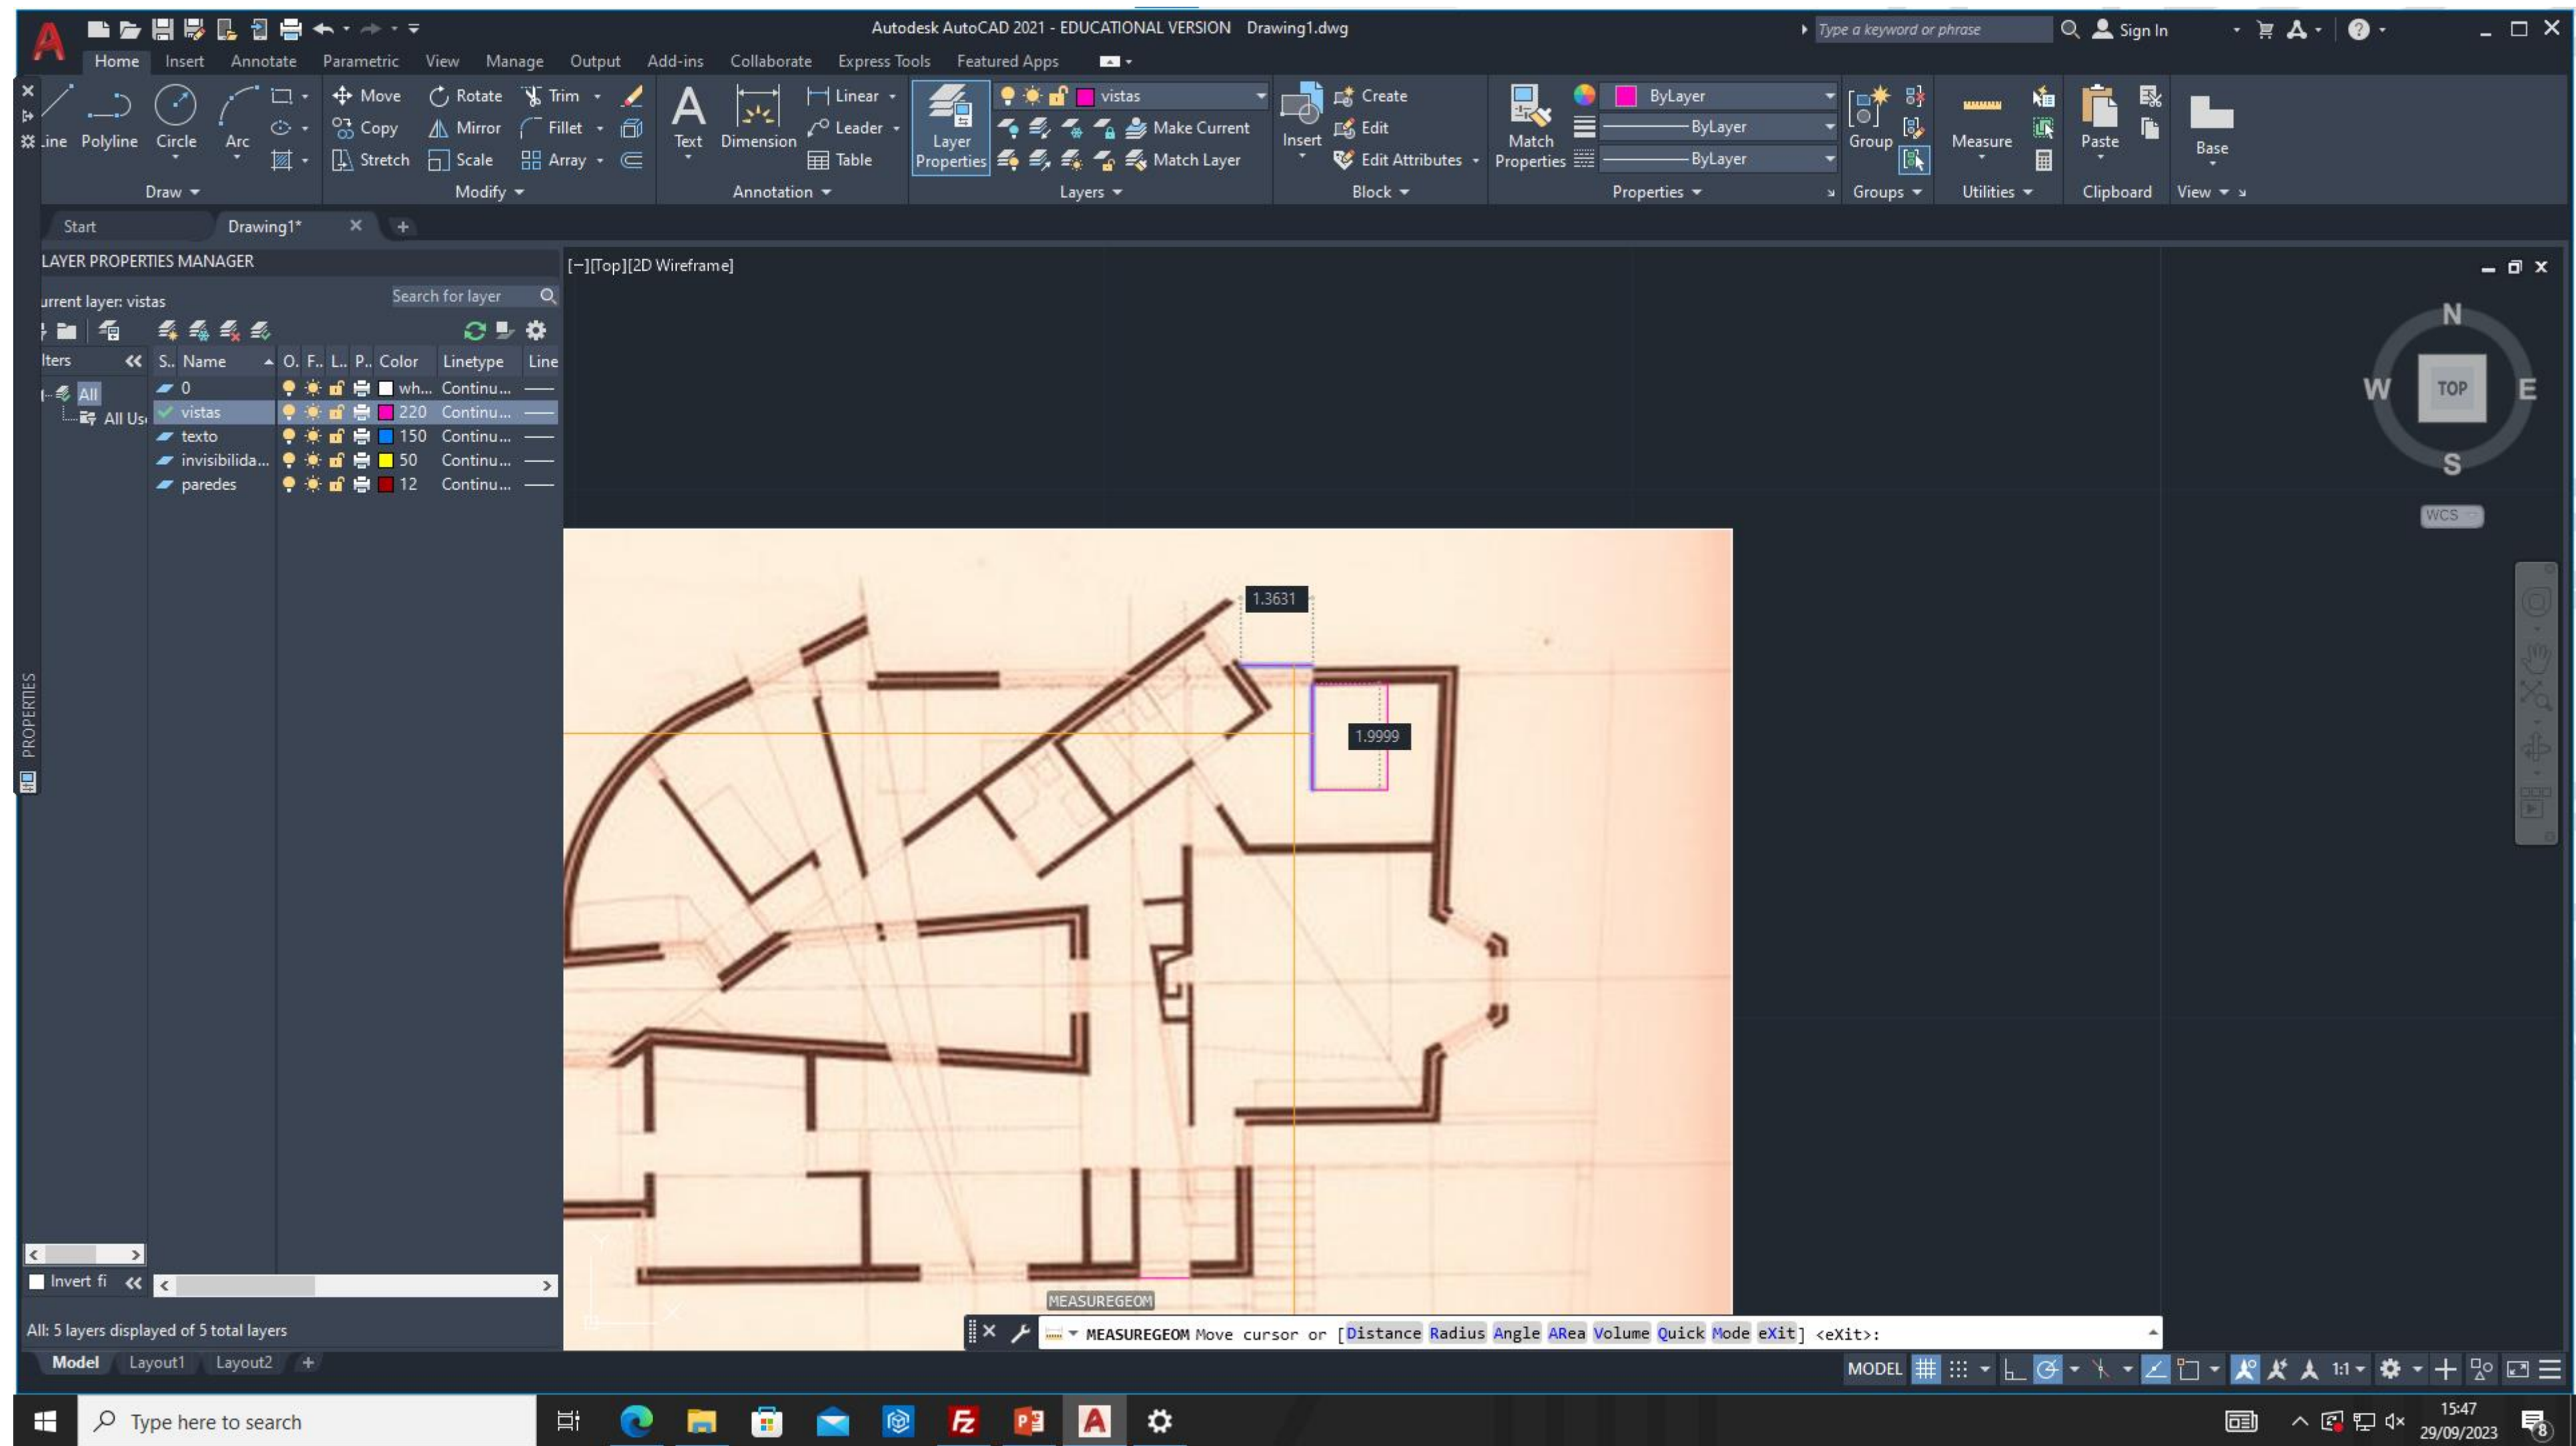

ReDig

Exerc. 1.1 – ACAD 2D