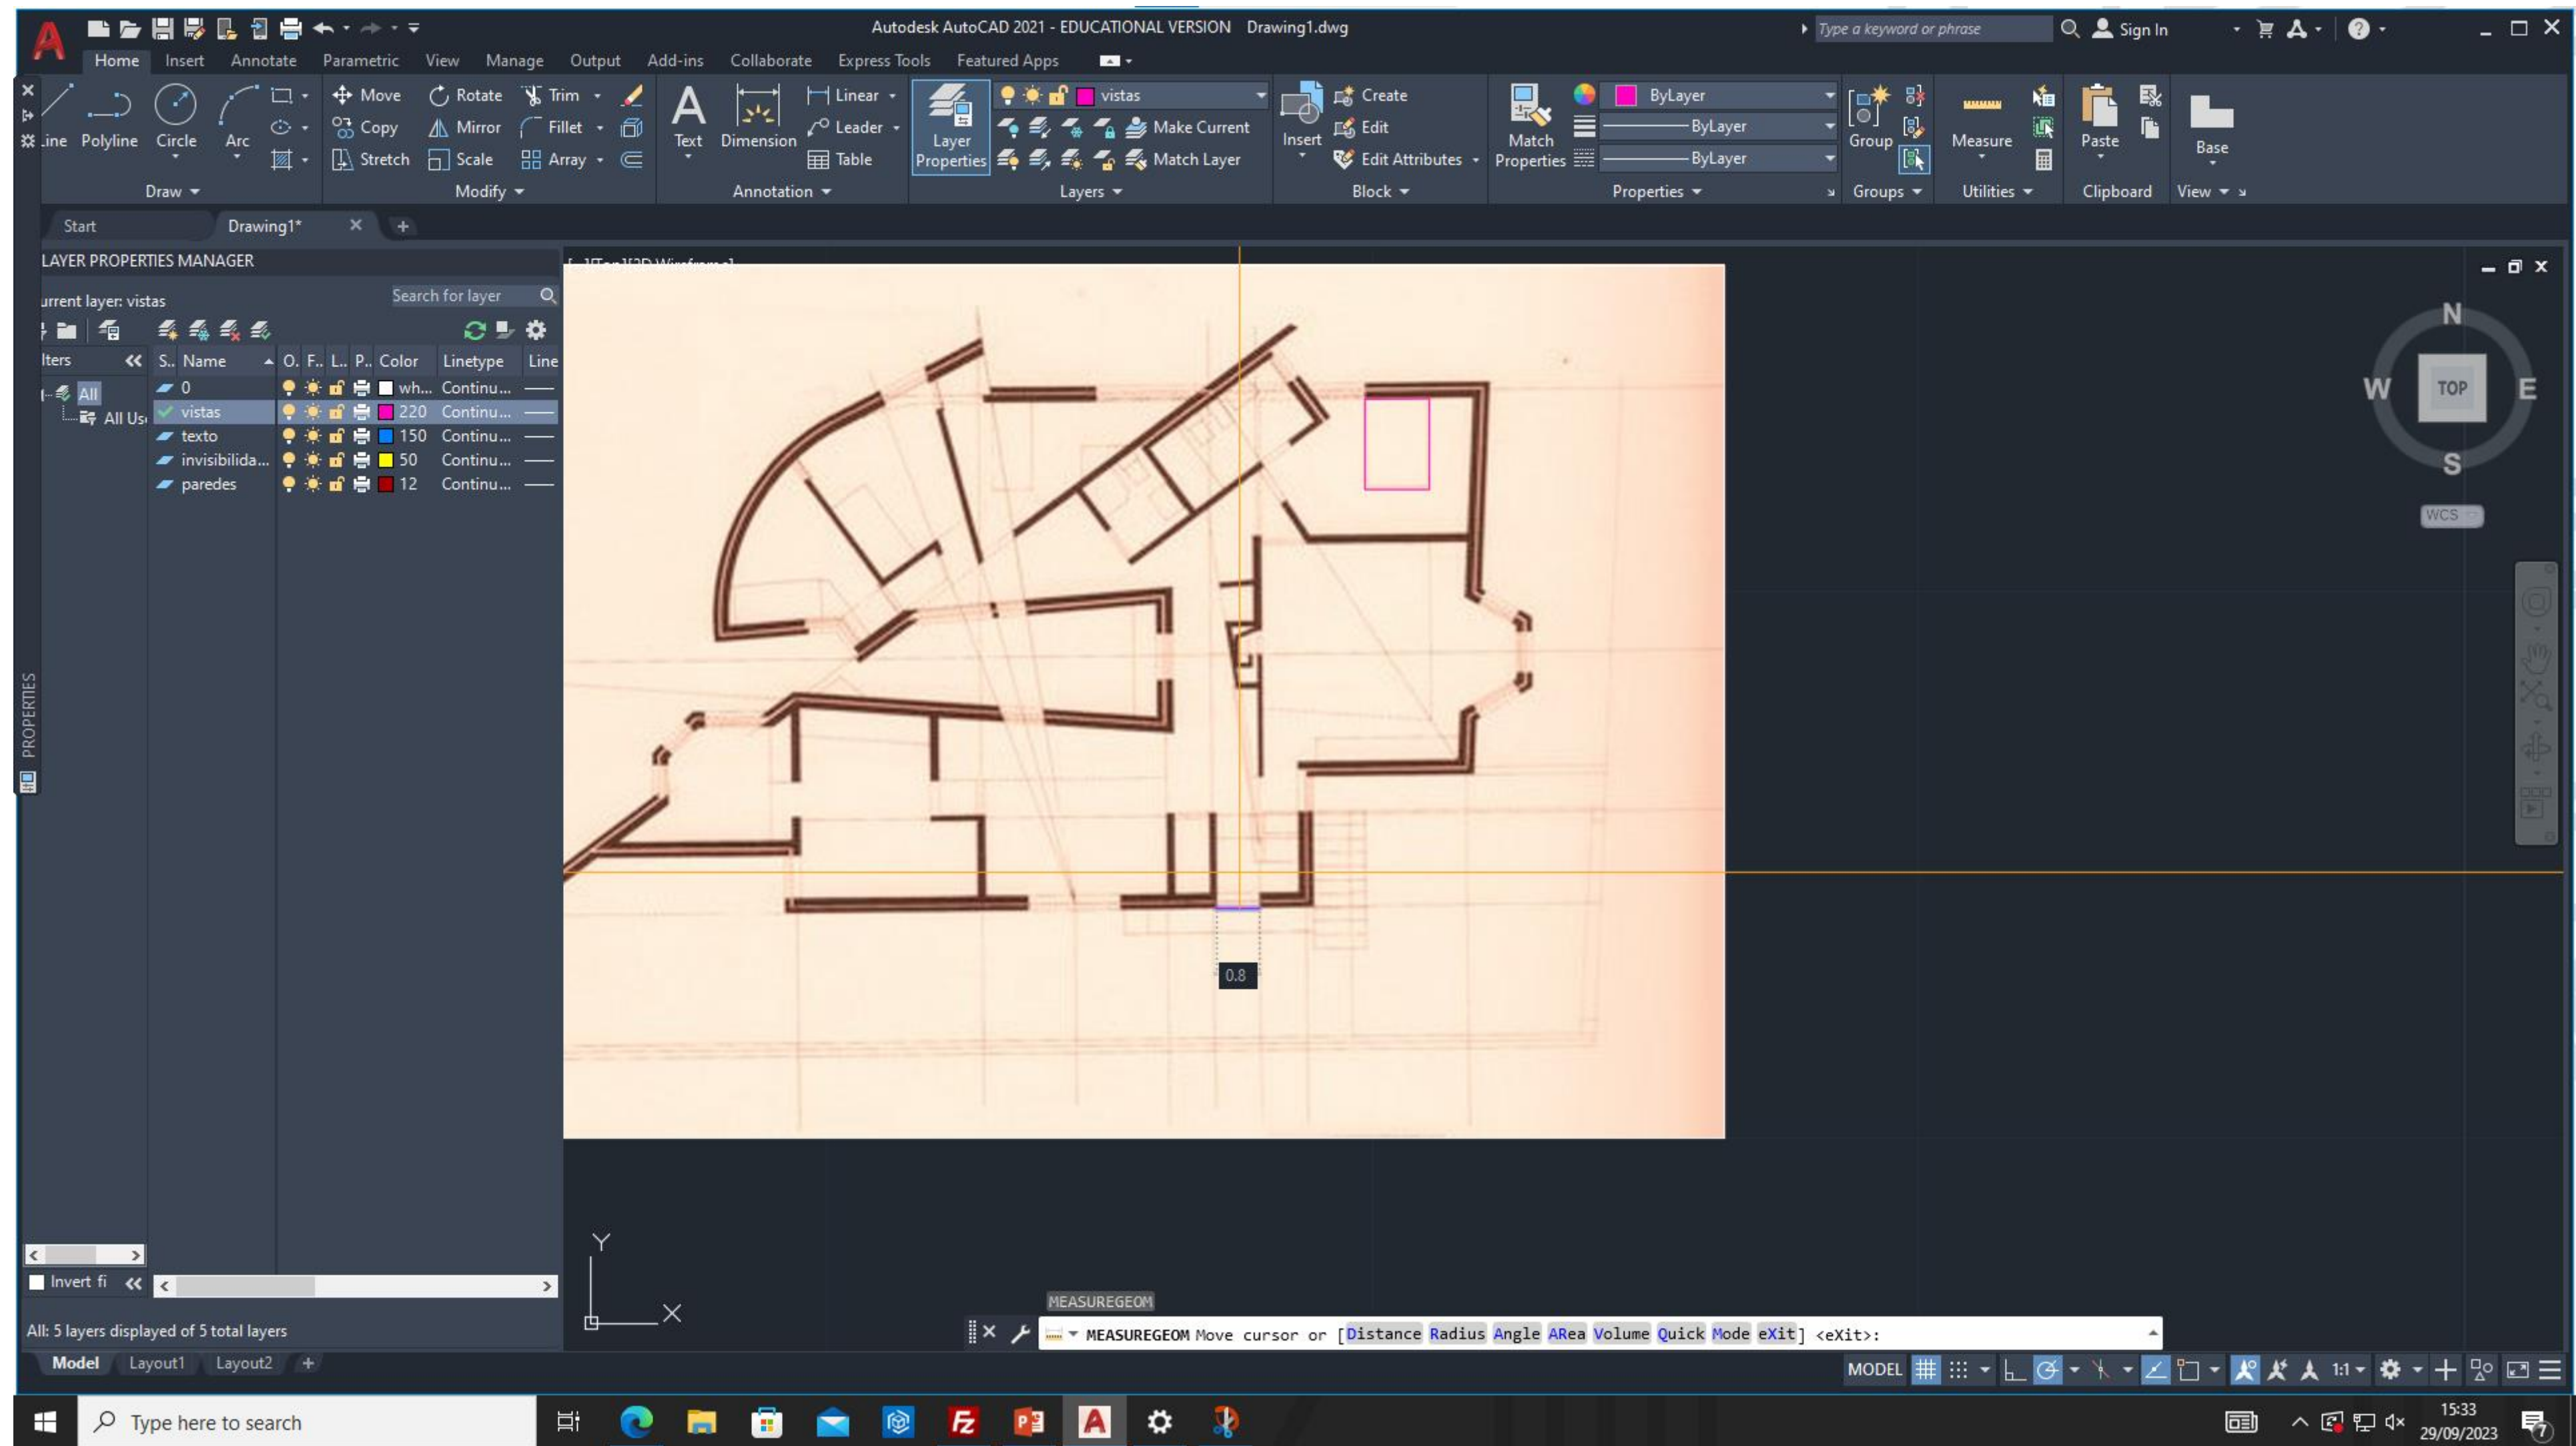

ReDig

Exerc. 1.1 – ACAD 2D