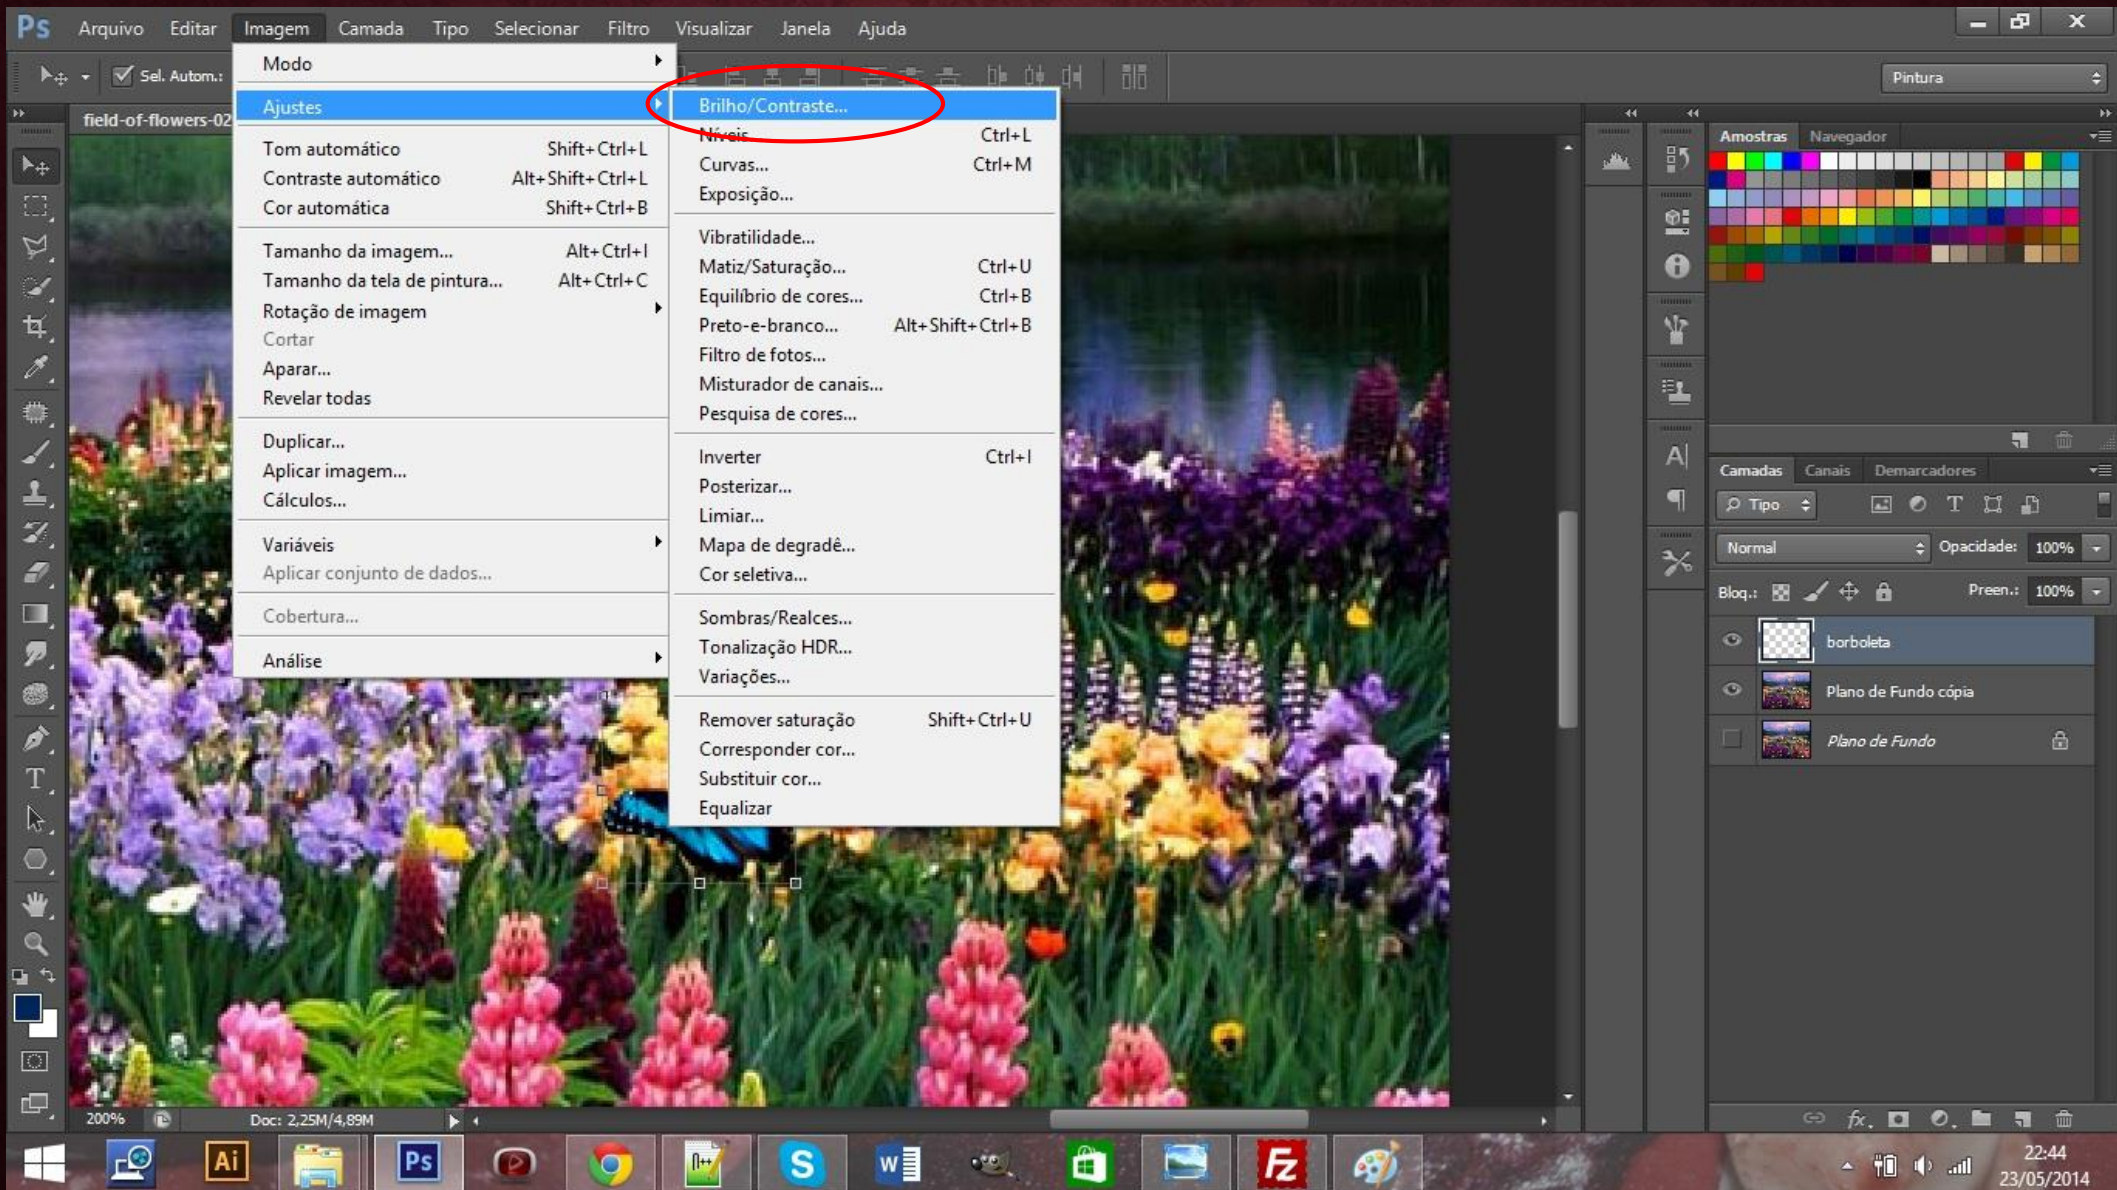

# Processamento digital de imagens (Montagem - no Photoshop)

Digital image processing  
(Montage - in Photoshop.)

Cláudia Santos  
2014

Fonte/source: [http://img2.wikia.nocookie.net/\\_cb20090725015035/kuroshitsuji/images/5/57/Ciel's\\_right\\_eye.png](http://img2.wikia.nocookie.net/_cb20090725015035/kuroshitsuji/images/5/57/Ciel's_right_eye.png)