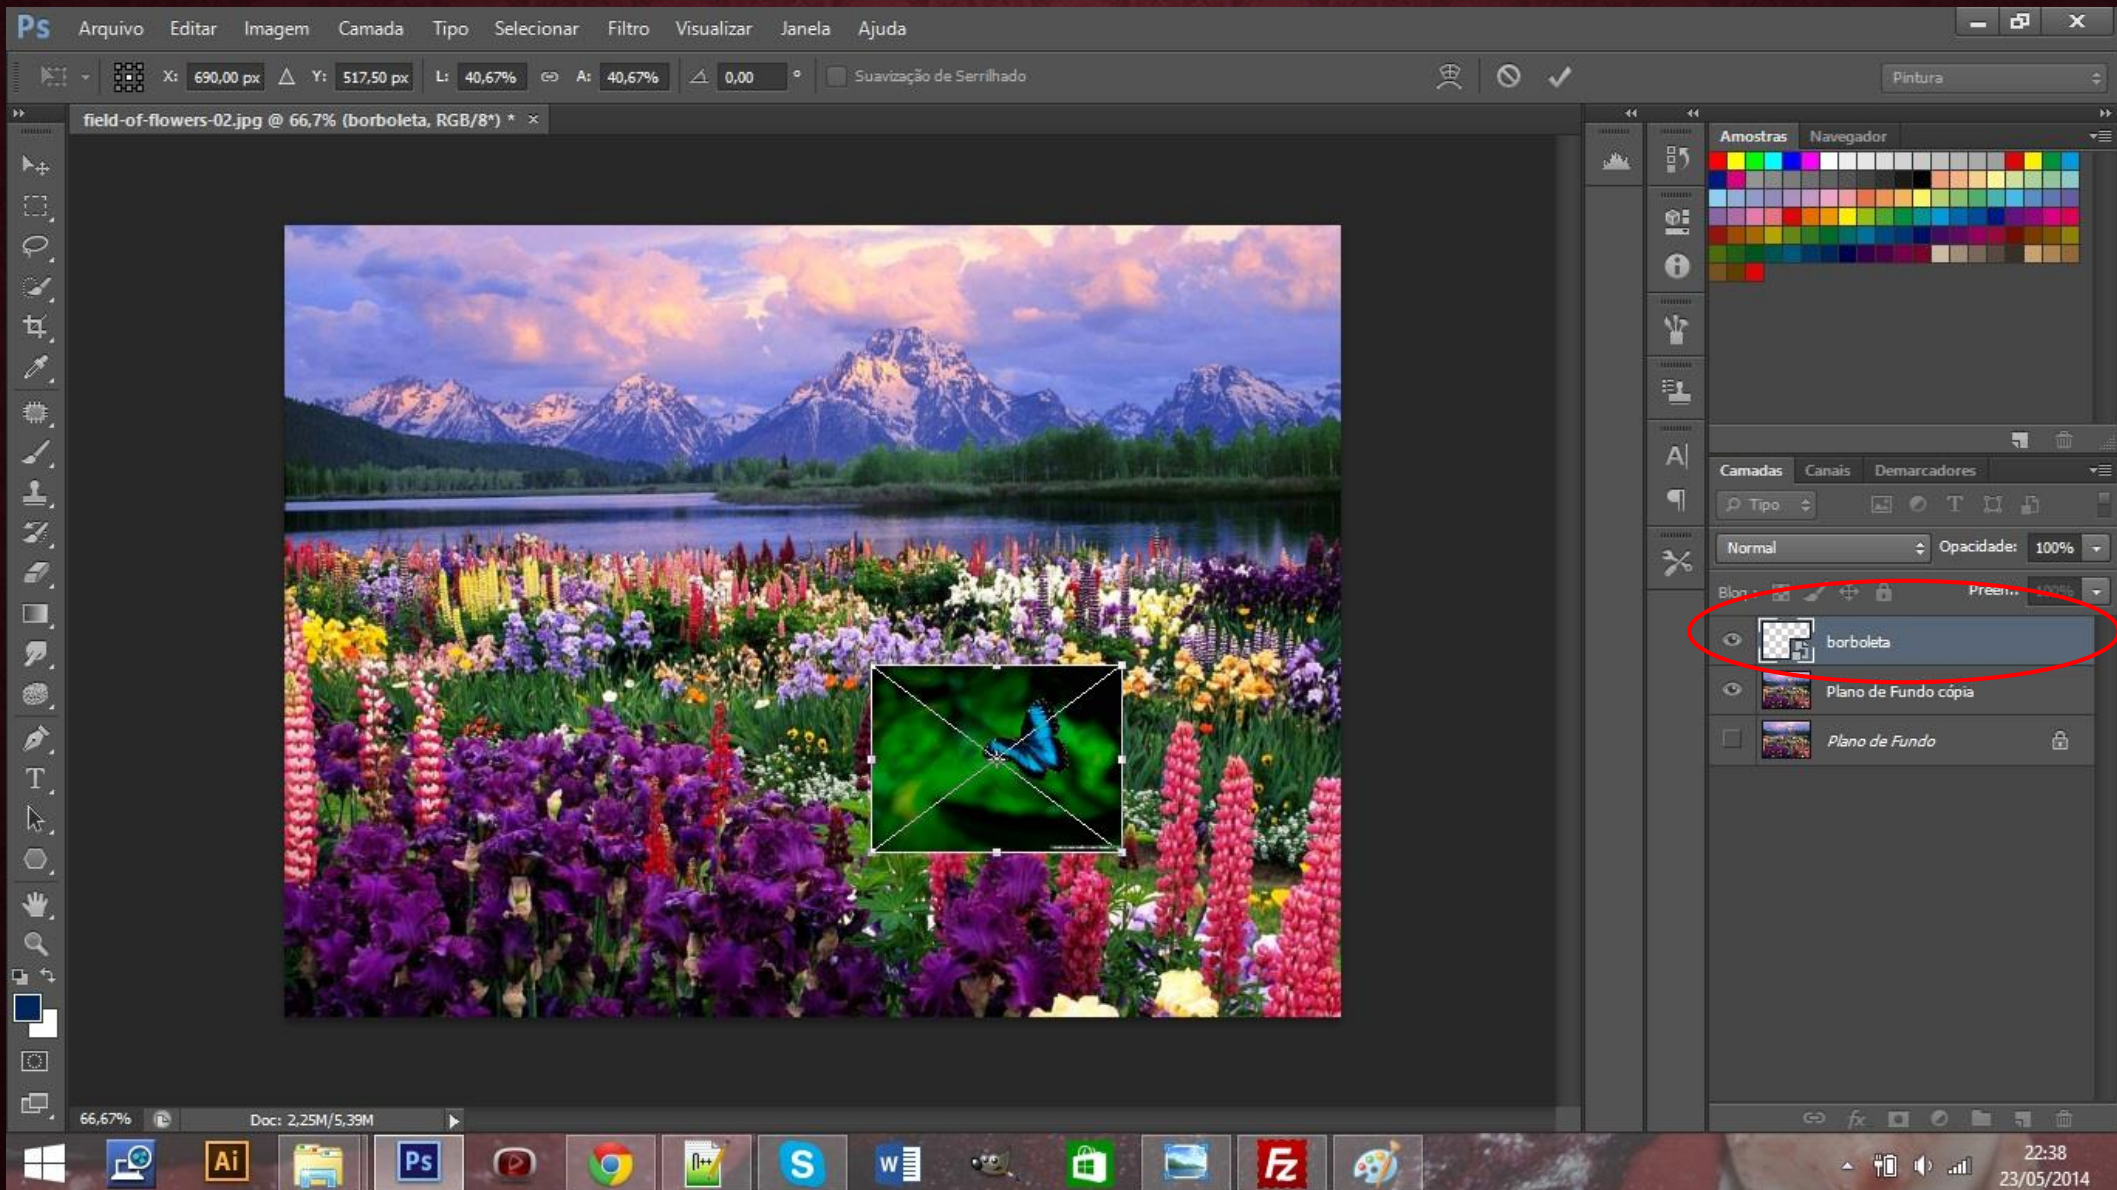

# Processamento digital de imagens (Montagem - no Photoshop)

Digital image processing  
(Montage - in Photoshop.)

Cláudia Santos  
2014

Fonte/source: [http://img2.wikia.nocookie.net/\\_cb20090725015035/kuroshitsuji/images/5/57/Ciel's\\_right\\_eye.png](http://img2.wikia.nocookie.net/_cb20090725015035/kuroshitsuji/images/5/57/Ciel's_right_eye.png)